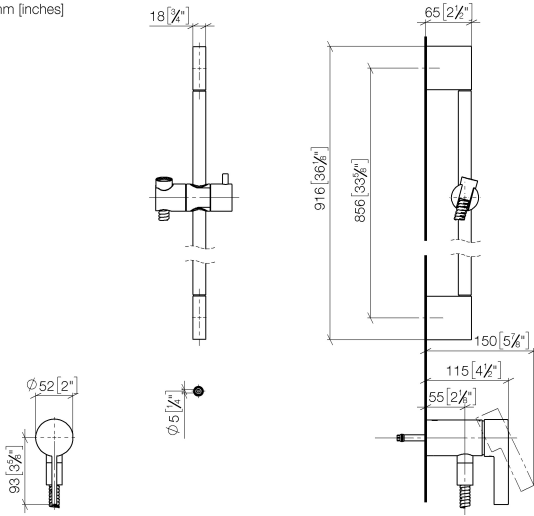

Concealed single-lever mixer with integrated shower connection with shower set without hand shower - Chrome

IMO

36 110 970

- metal shower hose 1750mm with integrated anti-twist protection
- slide bar
- Pipe diameter 18 mm

Required miscellaneous

	Concealed wall mounting - •max. recess depth 105 mm •min. recess depth 80 mm	35 050 970 90
--	---	---------------

Required miscellaneous

	Hand shower FlowReduce - Chrome	28 012 979-00 0010
--	--	--------------------

Concealed single-lever mixer with integrated shower connection with shower set without hand shower - Chrome

IMO

36 110 970
mm [inches]

Certificates

Belgaqua_21-025- WRAS_2011027. LGA_29928.
27_1.

36 110 970

Spare parts list

No.	Item Number	Name	Quantity used	Delivery time
1	05 17 20 726 02 90	fixing set	1	2
2	09 31 11 049 90	pin	2	2
3	04 31 11 113 00 90	pin	2	2
4	08 17 97 054-00	holder	2	10
5	90 28 22 597 00-00	holder	1	10
6	28 322 970-00	Metal shower hose 1/2" x 3/8" x 1750 mm - Chrome	1	2
7	12 580 970-00	Slide unit - Chrome	1	10
9	36 050 970-00	Concealed single-lever mixer with integrated shower connection - Chrome	1	10